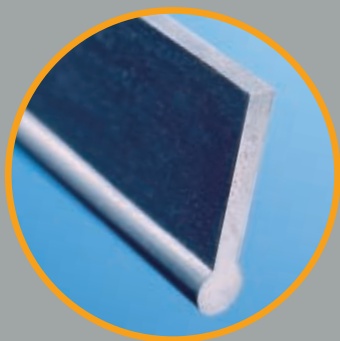

With the same dedication and quality founder Ettore Steccone put into the design of the "Original" brass squeegee back in the 1930's – we introduce the new generation of streak free window cleaning tools. ProGrip's exclusive design with new graphite color features a longer, ergonomic handle with rubberized grip for maximum use and comfort. The high-pile Microfiber glove, new quick release clip and Ettore professional rubber blade, make these tools the best for effortless window cleaning, guaranteed!

Ergonomic Handle

Exclusive, contemporary design with rubberized no-slip grip and added length fits comfortably in any hand.

IN THE MAKING.

The ProGrip T-Bar comes in three sizes for all your professional cleaning needs

The ProGrip Washer

The high performance T-bar is fitted with our Microfiber glove for high powered cleaning before you squeegee. The dense, high-pile sleeve provides lint-free cleaning with superior water retention and excellent dirt absorption. Machine washable.