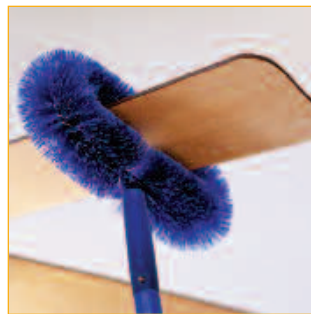

Ceiling Fan Duster - Click Lock Feature

- Duster slides over fan blades to clean top and bottom at one time
- Split tips attract and lock in fine dust and dirt
- This duster click-locks onto Ettore's extension pole