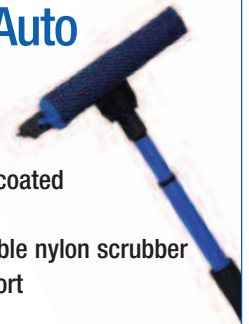

Telescopic Auto Squeegee

- Pole extends to 7'
- Rust proof powder coated aluminum pole
- 10" head with durable nylon scrubber
- Foam grip for comfort