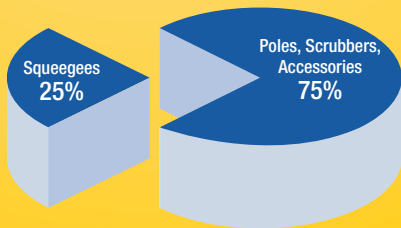

# The Best Selling Brand in America.

*We Created  
the Category.*

Ettore's Company Intro Movie

When you partner with Ettore, you have the strength of the category leader behind you. From a patented squeegee design invented in 1936, Ettore has grown to become the leading brand of window cleaning tools sold at retail today. We offer a complete program to help you generate add-on sales for increased profitability.

A full complement of window cleaning tools delivers four times the selling power.

Squeegees represent just 25% of the window cleaning products sale—add poles, scrubbers and soap to compound profitability.