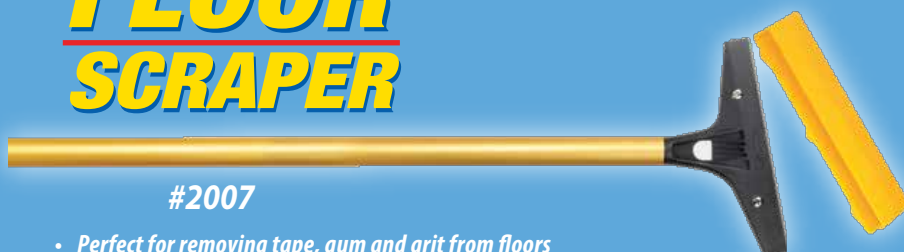

KEEP YOUR SALES SHARP WITH ETTORE'S WINDOW & FLOOR SCRAPERS

SUPER SCRAPER

#57110

- Angled head to get into the tightest corners
- Heavy duty head with durability unmatched

SCRAPMASTER

#1995

- Double-edged blades made of high quality carbon steel
- Head angled downward for easier use

PRO+ SCRAPER

#1044

- Comfortable handle with grip
- Replacement blades available in carbon steel or stainless steel

POCKET SCRAPER

#4286

- All metal build for durability
- Retractable blade for safety

FLOOR SCRAPER

#2007

- Perfect for removing tape, gum and grit from floors
- Heavy duty with durability unmatched

Ettore has a great line of scrapers in many shapes and sizes, which one is right for you? We got the right tools for the job from window scrapers to floor scrapers, each one with it's own unique purpose. Customers will love the selection, durability and price of our scrapers and you'll love the sales you get from these scrapers. Don't miss this opportunity! Stock up now and you'll see why Ettore is the people's champ when it comes to window cleaning products!